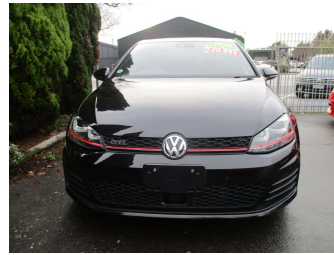

2015 Volkswagen Golf GTI

Purchase Price

\$20,995

Includes GST, Registration & Licensing

Finance may be available on this vehicle. Ask one of our friendly staff for more information.

Gain peace of mind with Mechanical Breakdown Insurance. **Ask us how.**

Body Style

5 door, Hatchback

Odometer

51,844 km

Engine

2000 cc

Fuel Type

Petrol