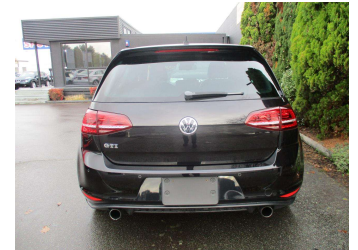

2015 Volkswagen Golf GTI

Purchase Price

$20,995

Includes GST, Registration & Licensing

Finance may be available on this vehicle. Ask one of our friendly staff for more information.

Gain peace of mind with Mechanical Breakdown Insurance. **Ask us how.**

Top features

- » ABS Braking
- » Adaptive Cruise
- » Air Conditioning
- » Auto Lights
- » Auto Wipers
- » Bluetooth
- » CD Changer
- » Central Locking
- » Central Locking
- » Child seat anchor poin...
- » Climate Control
- » Cruise Control
- » Cruise Control
- » Dual Air Bags
- » Electric Mirrors
- » Electric Mirrors (Retr...
- » Electric Windows
- » Factory Alloy Wheels

Body Style

5 door, Hatchback

Odometer

51,844 km

Engine

2000 cc

Fuel Type

Petrol

Transmission

Auto, Front Wheel

Wheels

-

VIN

WVWZZZAUZFW348702

Interior

Black, Cloth

Safety

Based on 2023 UCSR rating for 13-20 models

Reg No.

-

Ext Colour

Black

History

-

Seats

Cloth

CO2 Emissions

★★★★☆

166 grams/km

Energy Economy

★★★★☆☆

Annual fuel cost of $2,780

7.1L per 100km

Cost per year is an estimate based on petrol price of $2.80 per litre and an average distance of 14000 km. Emissions and Energy Economy figures standardised to 3P WLTP.

Stock ID: 9780

KERRY HARVEY AUTOS

Kerry Harvey Autos | Phone 06 355 5977 | Email kerry.harvey@inspire.net.nz
205 Main Street, Palmerston North, New Zealand
www.kerryharveyautos.co.nz

★★★★★
4.88 | 337 reviews