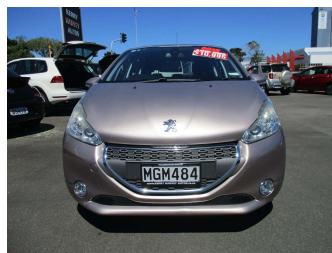

2012 Peugeot 208 ALLURE 5 DR

Purchase Price **\$10,995**
Includes GST, Registration & Licensing

Finance may be available on this vehicle. Ask one of our friendly staff for more information.

Gain peace of mind with Mechanical Breakdown Insurance. **Ask us how.**

Body Style
5 door, Hatchback

Odometer
33,626 km

Engine
1598 cc

Fuel Type
Petrol

Transmission
Auto, Front Wheel

Wheels
-

VIN
VF3CC5FS9CW101197

Interior
Black, Cloth

Safety

Based on 2024 VSRR rating

Reg No.
MGM484

Ext Colour
Grey

History
NZ New, 5 owners

Seats
5 seats, Cloth

CO2 Emissions
★★★★☆
154 grams/km

Energy Economy
★★★★☆☆