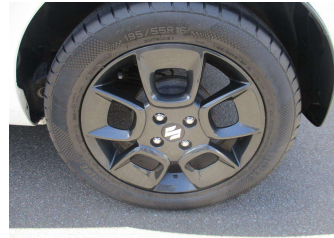

2017 Suzuki Ignis LTDC 1.2P/CVT

Purchase Price **$13,995**
Includes GST, Registration & Licensing

Finance may be available on this vehicle. Ask one of our friendly staff for more information.

Gain peace of mind with Mechanical Breakdown Insurance. **Ask us how.**

1. **Top features**
2. » ABS Braking
   - » Air Conditioning
   - » Auto Lights
   - » Auto Wipers
   - » Bluetooth
   - » CD PLAYER
   - » Central Locking
   - » Central Locking
   - » Child seat anchor poin...
   - » Climate Control
   - » Cruise Control
   - » Cruise Control
   - » Dual Air Bags
   - » Electric Mirrors
   - » Electric Mirrors
   - » Electric Windows
   - » Factory Alloy Wheels
   - » Fuel Injected

Body Style
5 door, Hatchback

Odometer
77,574 km

Engine
1243 cc

Fuel Type
Petrol

Transmission
Auto, Front Wheel

Wheels
-

VIN
JSAMFH11S00120352

Interior
Black, Cloth

Safety

Based on 2024 VSRR rating

Reg No.
LCJ385

Ext Colour
White

History
NZ New, 7 owners

Seats
4 seats, Cloth

CO2 Emissions
★★★★☆
126 grams/km

Energy Economy
★★★★☆☆

Annual fuel cost of $2,120
5.4L per 100km

Cost per year is an estimate based on petrol price of $2.80 per litre and an average distance of 14000 km. Emissions and Energy Economy figures standardised to 3P WLTP.

Stock ID: 9925

Kerry Harvey Autos | Phone 06 355 5977 | Email kerry.harvey@inspire.net.nz
205 Main Street, Palmerston North, New Zealand
www.kerryharveyautos.co.nz

★★★★★
4.86 | 393 reviews