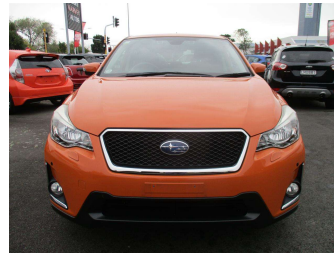

2016 Subaru Xv 2.0i Eyesight 4WD

Purchase Price **\$18,995**
Includes GST, Registration & Licensing

Finance may be available on this vehicle. Ask one of our friendly staff for more information.

Gain peace of mind with Mechanical Breakdown Insurance. **Ask us how.**

Body Style
5 door, SUV / 4x4

Odometer
56,063 km

Engine
2000 cc

Fuel Type
Petrol

Transmission
Auto, All Wheel Drive

Wheels
-

VIN
-

Interior
Black, Cloth