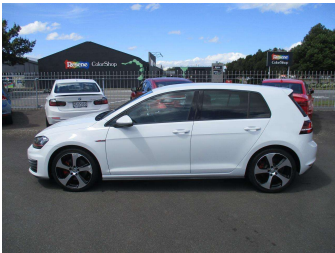

2015 Volkswagen Golf GTI DCC Package

Purchase Price

Includes GST, Registration & Licensing

\$21,995

Finance may be available on this vehicle. Ask one of our friendly staff for more information.

Gain peace of mind with Mechanical Breakdown Insurance. **Ask us how.**

Body Style

5 door, Hatchback

Odometer

62,129 km

Engine

1984 cc

Fuel Type

Petrol

Transmission

Auto, Front Wheel

Wheels

-

VIN

WVWZZZAUZFW225826

Interior

grey, Cloth