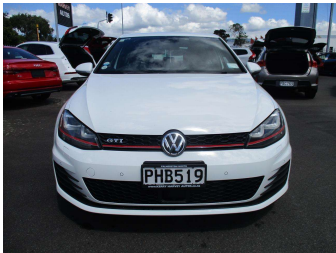

2015 Volkswagen Golf GTI DCC Package

Purchase Price

Includes GST, Registration & Licensing

\$21,995

Finance may be available on this vehicle. Ask one of our friendly staff for more information.

Gain peace of mind with Mechanical Breakdown Insurance. **Ask us how.**

Body Style

5 door, Hatchback

Odometer

62,129 km

Engine

1984 cc

Fuel Type

Petrol

Transmission

Auto, Front Wheel

Wheels

-

VIN

WVWZZZAUZFW225826

Interior

grey, Cloth