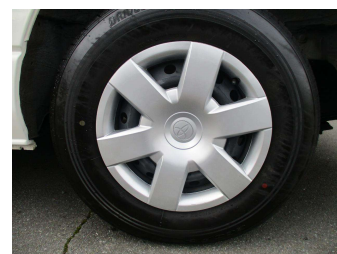

2023 Toyota HIACE 4WD DX Long

Purchase Price

\$46,995

Includes GST, Registration & Licensing

Finance may be available on this vehicle. Ask one of our friendly staff for more information.

Gain peace of mind with Mechanical Breakdown Insurance. **Ask us how.**

Body Style

5 door, Van

Odometer

11,212 km

Engine

2800 cc

Fuel Type

Diesel